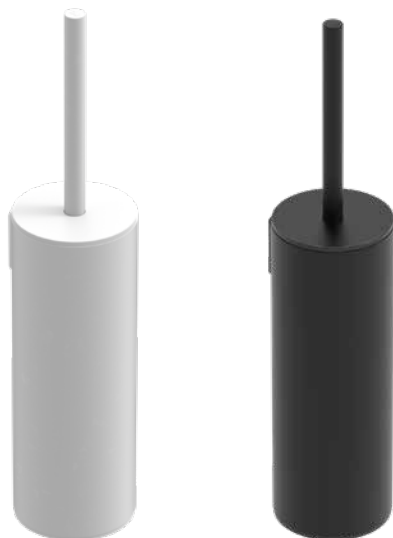

# Product Details

Bathroom-Accessories

MAXIMA

## MAXIMA Line Toilet Brush Holder

Wall mounted or free standing model  
Removable plastic insert, Brush with lid  
Material: Zamak with powder coating

Code	Finish	W x H x D in mm
030672	black matt	85 x 390 x 95
030674	white matt	85 x 390 x 95