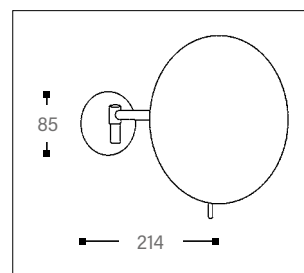

Product Details

Magnifying Mirrors Unlighted

COSMO MINIMALIST

- Single arm
- 3x magnification
- Full pivotal adjustment
- Covered backplate

Code	Version	
020607	chrome	ø 200 mm

Cleaning Instructions - Magnifying Mirrors: