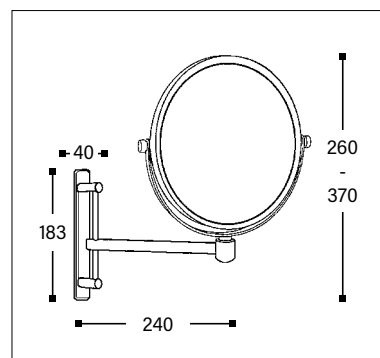

### CONCIERGE COLLECTION

- Single arm
- 2 mirrors: plain and 3x magnification
- Height adjustable
- Covered backplate

Code	Version	
020597	chrome	ø 200 mm