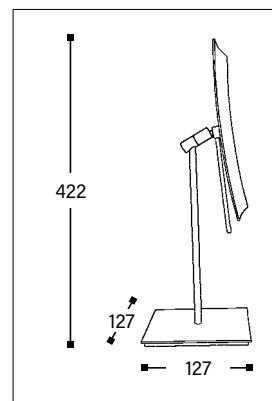

Product Details

Magnifying Mirrors Unlighted

COSMO MINIMALIST

- Free standing
- 3x magnification
- Full pivotal adjustment

Code	Version	
020564	chrome	160 x 240 mm

Cleaning Instructions - Magnifying Mirrors: