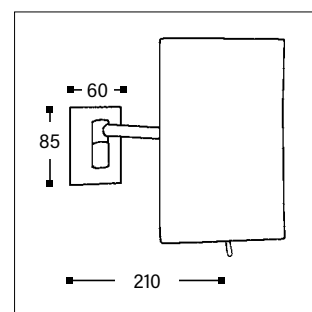

### COSMO MINIMALIST

- Single arm
- 3x magnification
- Full pivotal adjustment
- Covered backplate

Code	Version	
020563	chrome	160 x 240 mm