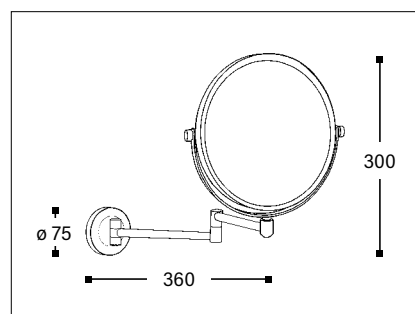

### CONCIERGE COLLECTION

- Twin arm
- 2 mirrors: plain and 3x magnification
- Covered backplate

Code	Version	
020507	chrome	ø 200 mm