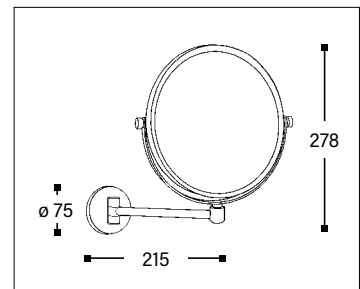

Product Details

Magnifying Mirrors Unlighted

CONCIERGE COLLECTION

- Single arm
- 2 mirrors: plain and 3x magnification
- Covered backplate

Code	Version	
020506	chrome	ø 200 mm

Cleaning Instructions - Magnifying Mirrors: