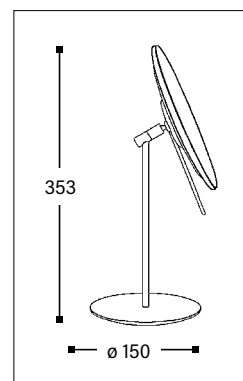

Product Details

Magnifying Mirrors Unlighted

COSMO MINIMALIST

- Free standing
- 3x magnification
- Full pivotal adjustment

Code	Version	
020488	chrome	ø 200 mm

Cleaning Instructions - Magnifying Mirrors:

- **Mirror Lens**
Wipe down with a light solution of soap suds. Do NOT use sponges or cloths that may damage the surface. Wipe with a damp cloth. Polish with a dry soft cotton cloth.
- **Chrome Trim & Arms**
Do NOT use any cleaners containing acids, ammonia or abrasives. The use of such products even in a diluted form may damage the finish.