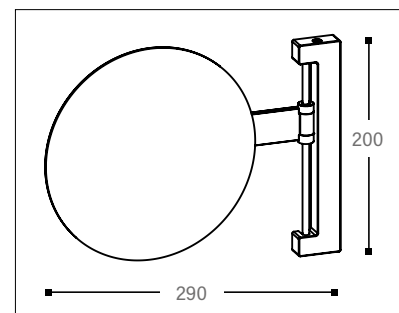

### FACE

- Single arm - left mounting
- Ultra Slim,  $\varnothing$  200 mm
- 3x magnification
- Height adjustable with pivotal adjustments
- Swivel arm folds to the wall
- Independent mounting bracket
- Concealed screws - theft proof

Code	Version	
020837	chrome	$\varnothing$ 200 mm