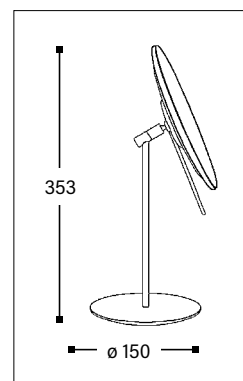

Product Details

Magnifying Mirrors Unlighted

COSMO MINIMALIST

- Free standing
- 3x magnification
- Full pivotal adjustment

Code	Version	
020805	black matt	ø 200 mm

Cleaning Instructions - Magnifying Mirrors: