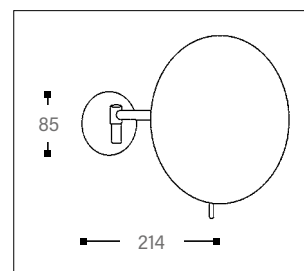

Product Details

Magnifying Mirrors Unlighted

COSMO MINIMALIST

- Single arm
- 3x magnification
- Full pivotal adjustment
- Covered backplate

Code	Version	
020804	black matt	ø 200 mm

Cleaning Instructions - Magnifying Mirrors: