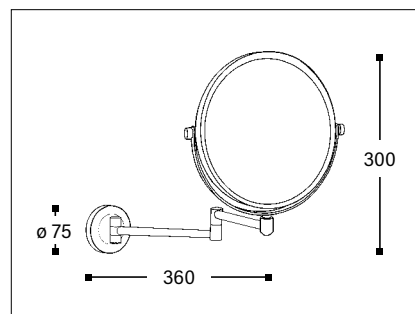

Product Details

Magnifying Mirrors Unlighted

CONCIERGE COLLECTION

- Twin arm
- 2 mirrors: plain and 3x magnification
- Covered backplate

Code	Version	
020802	black matt	ø 200 mm

Cleaning Instructions - Magnifying Mirrors: