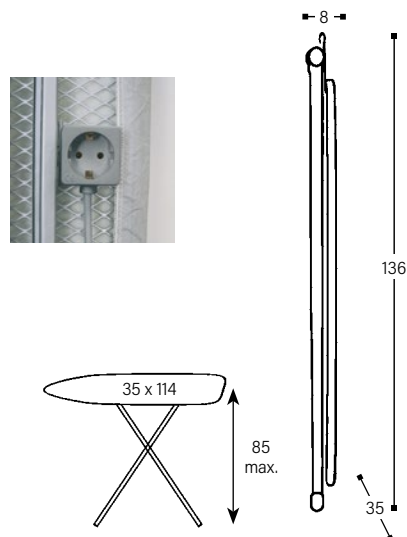

Product Details

Ironing Board

Guestroom

MI-PRO

Steam permeable mesh board

Ironing Board MI-PRO

- Ironing surface 35 x 114 cm
- Height adjustment 67-73-79-85 cm
- Anti-Fire cover with foam underlay
- Fold-away suspension hook
- Integrated 1.8 m Schuko extension cord
- Sturdy frame with transport safety lock
- Double leg construction for added strength
- Material legs: tubular steel, powder coated, dark grey finish

Code	Version
160190	without power extension cord
160212	extension cord with EU Schuko plug
160214	extension cord with UK plug

Weight	
Ironing board MI-PRO	4,3 kg
Power extension cord	0,3 kg