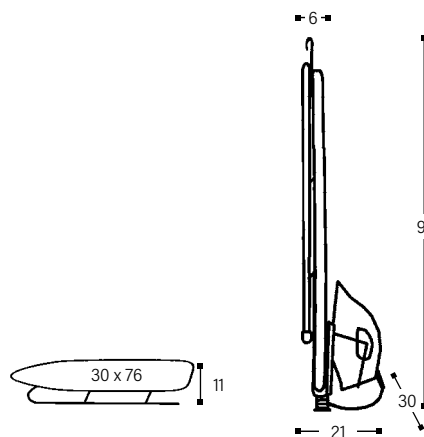

Product Details

Ironing Board

Guestroom

MINI-MEEEE

Steam permeable mesh board

Table Top Ironing Board MINI-MEEEE

- Ironing surface 30 x 76 cm
- Foldable
- Anti-Fire cover with foam underlay
- Fold-away suspension hook
- Sturdy frame with transport safety lock
- Material legs: tubular steel, powder coated, black finish

Code	Version
160188	silver / black

Weight	
Ironing board MINI-MEEEE	1,9 kg
Iron Holder	1,0 kg
Iron SAHARA	0,8 kg
Iron STEAMWORKS	1,1 kg
total	3,7 / 4,0 kg

Pictures with iron holder
and dry iron SAHARA
Set: Art. 160194