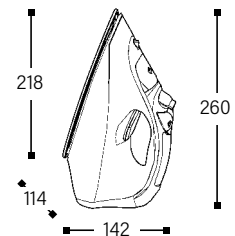

Product Details

Steam Iron

Guestroom

SteamWorks

Durable cable guard
tested to 8.000 cycles

Hotel Steam Iron STEAMWORKS

- Double safety auto-shut-off
horizontal position after 30 seconds
vertical position after 8 minutes
- Non-stick ceramic soleplate
- Anti-Calc-System
- Anti-Drip-System
- Self-Cleaning
- Cord length: 2.4 m
- 220-240 V, 50/60 Hz, 1650-2000 W

Code	Version
160162	white/silver, with EU Schuko plug
160171	white/silver, with UK plug